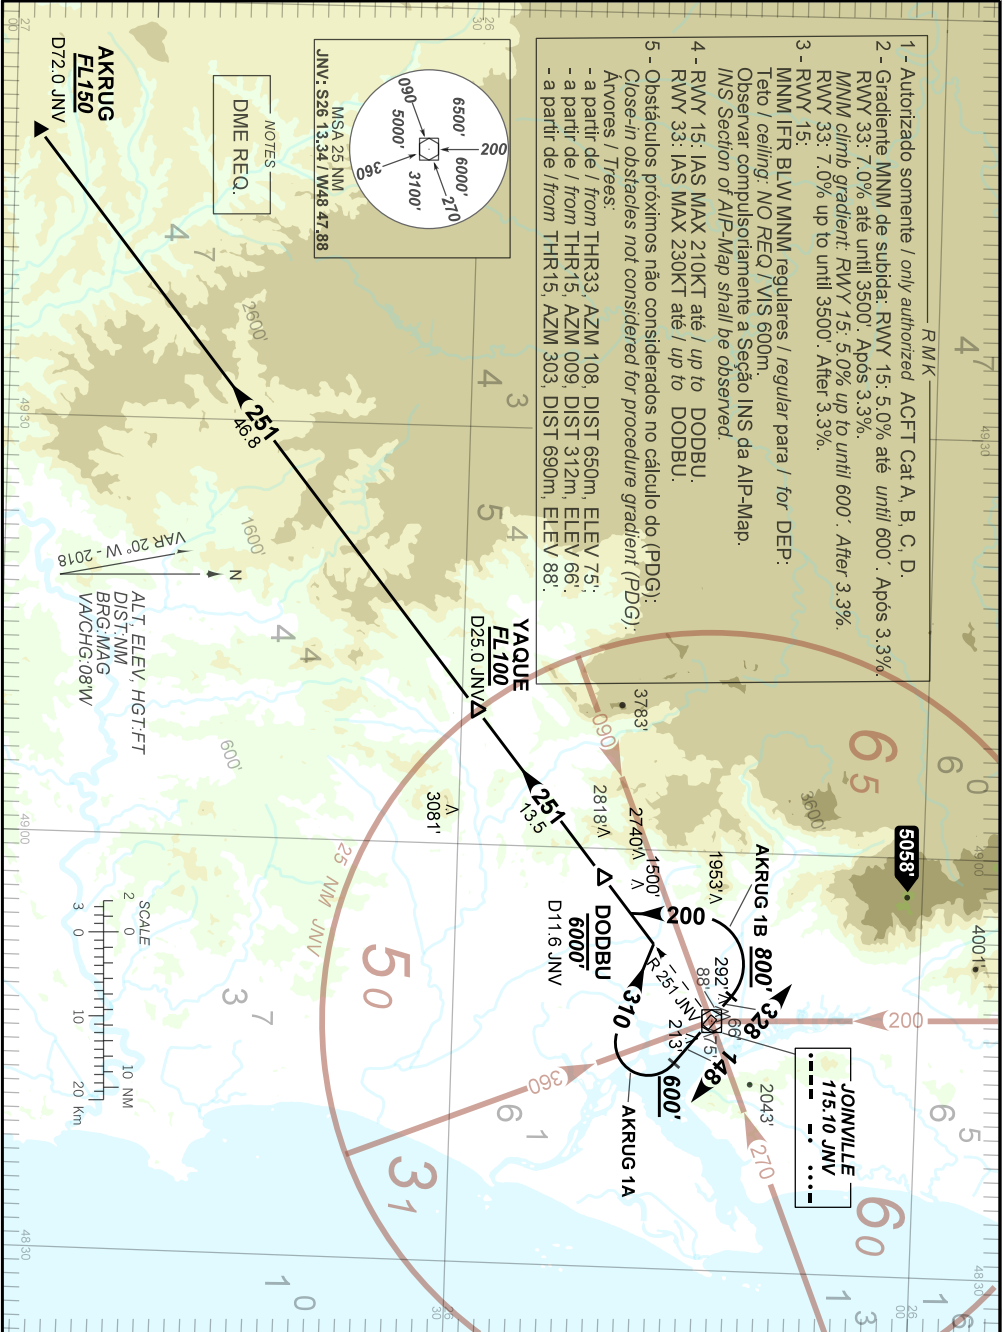

STANDARD DEPARTURE CHART
INSTRUMENT (SID)

JOINVILLE / Lauro Carneiro de Loyola (SBJV)

RWY 15/33

AKRUG 1A, 1B

AD ELEV: 15'

TA 7000'	TWR JOINVILLE 118.00	APP CURITIBA 119.70 119.95 120.65 120.95 129.55 133.15 121.50	ACC CURITIBA 126.10 127.50 121.50
----------	-------------------------	---	--------------------------------------

CHANGES: NEW CHART.