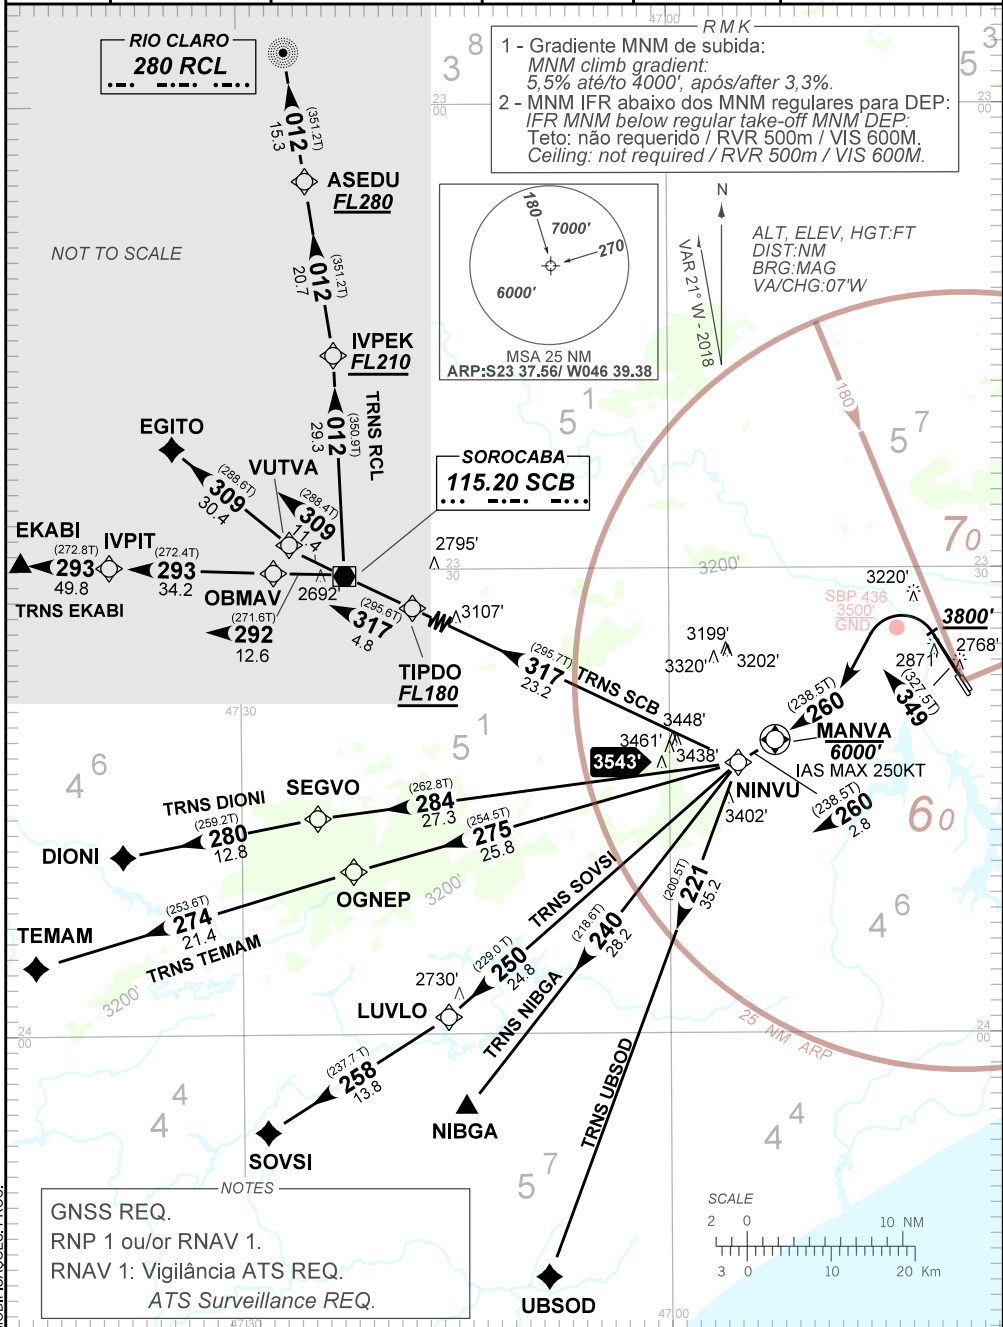

STANDARD DEPARTURE CHART
INSTRUMENT (SID)

SÃO PAULO / Congonhas (SBSP)

RWY 35L/35R

RNAV NINVU 3A

AD ELEV: 2631'

TA 8000'	TWR SÃO PAULO 118.05 118.35 127.15 121.50	APP SÃO PAULO 119.60 122.75 134.90 133.85 135.75 121.50	APP ACADEMIA 119.55 119.75 120.10 121.50	ACC BRASÍLIA 126.80 128.50 121.50	ACC CURITIBA 132.80 126.50 126.95 128.25 125.075 121.50
----------	---	---	--	---	---

MODIFICAÇÕES: PROC.