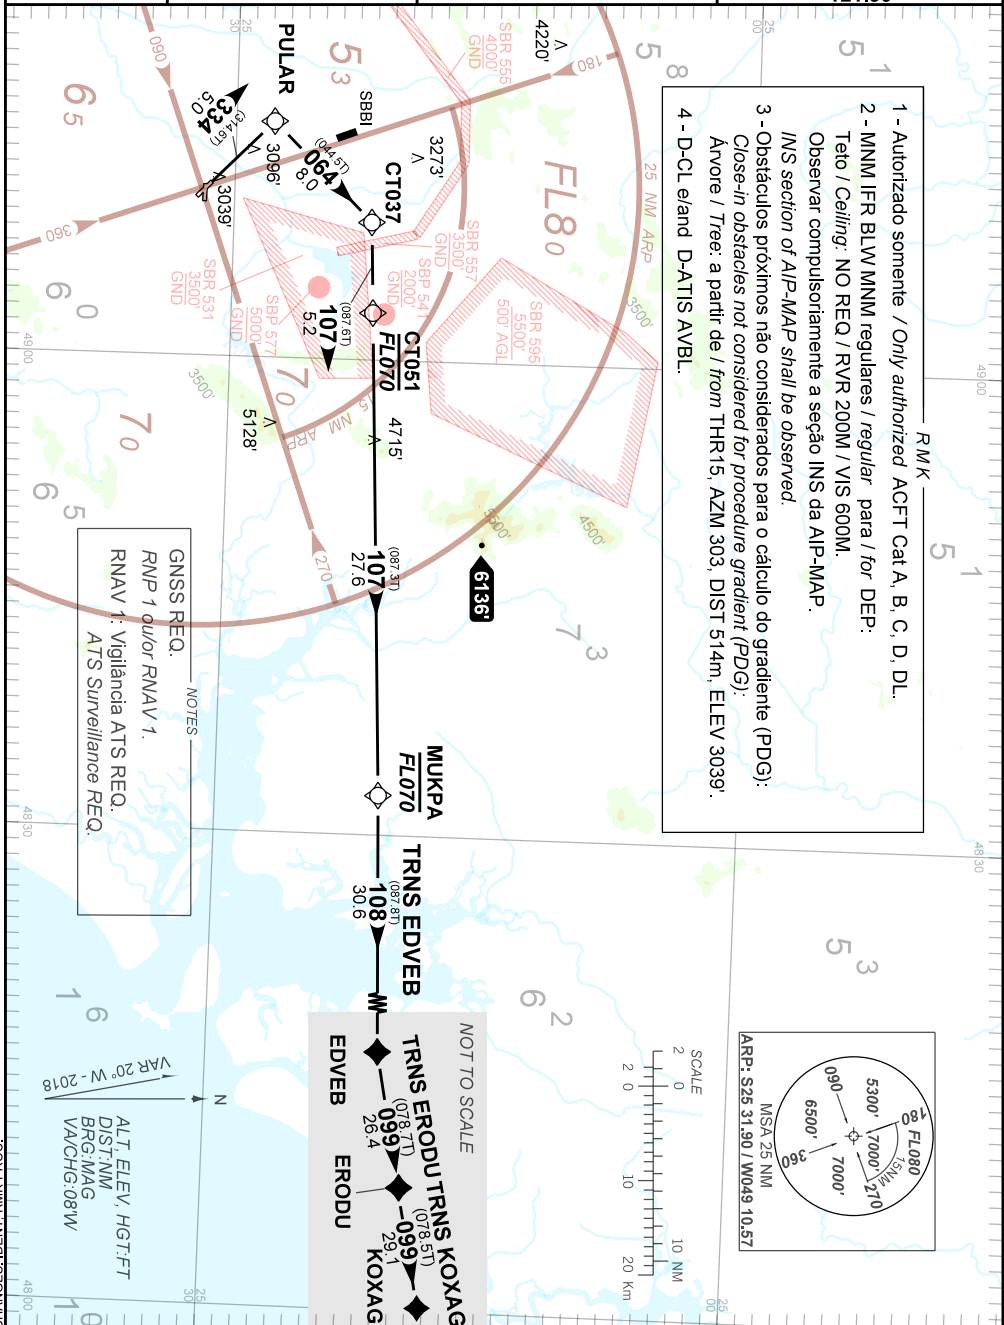

AD ELEV: 2989'

TA 7000'	TWR CURITIBA 118.15 121.50	APP CURITIBA 119.70 119.95 120.65 129.55 120.95 133.15 121.50	ACC CURITIBA 125.40 124.40 132.80 126.50 121.50
----------	-------------------------------	---	---

CHANGES: IDENT, RMK&PROC.