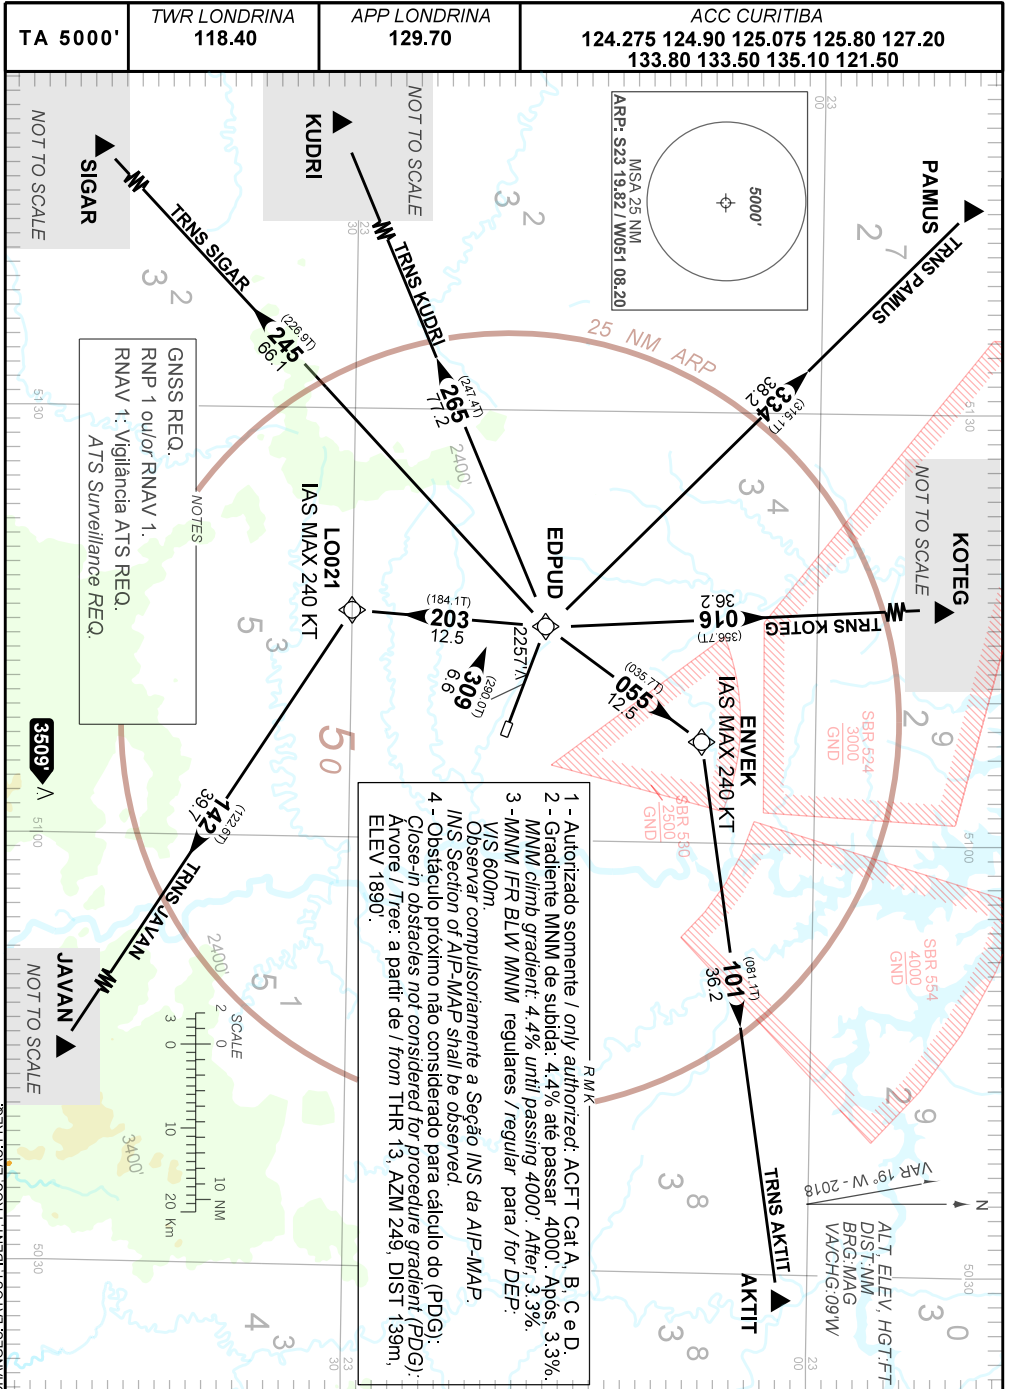

AD ELEV: 1869'

CHANGES: LAYOUT, IDENT, PROC, EAC, FREQ.