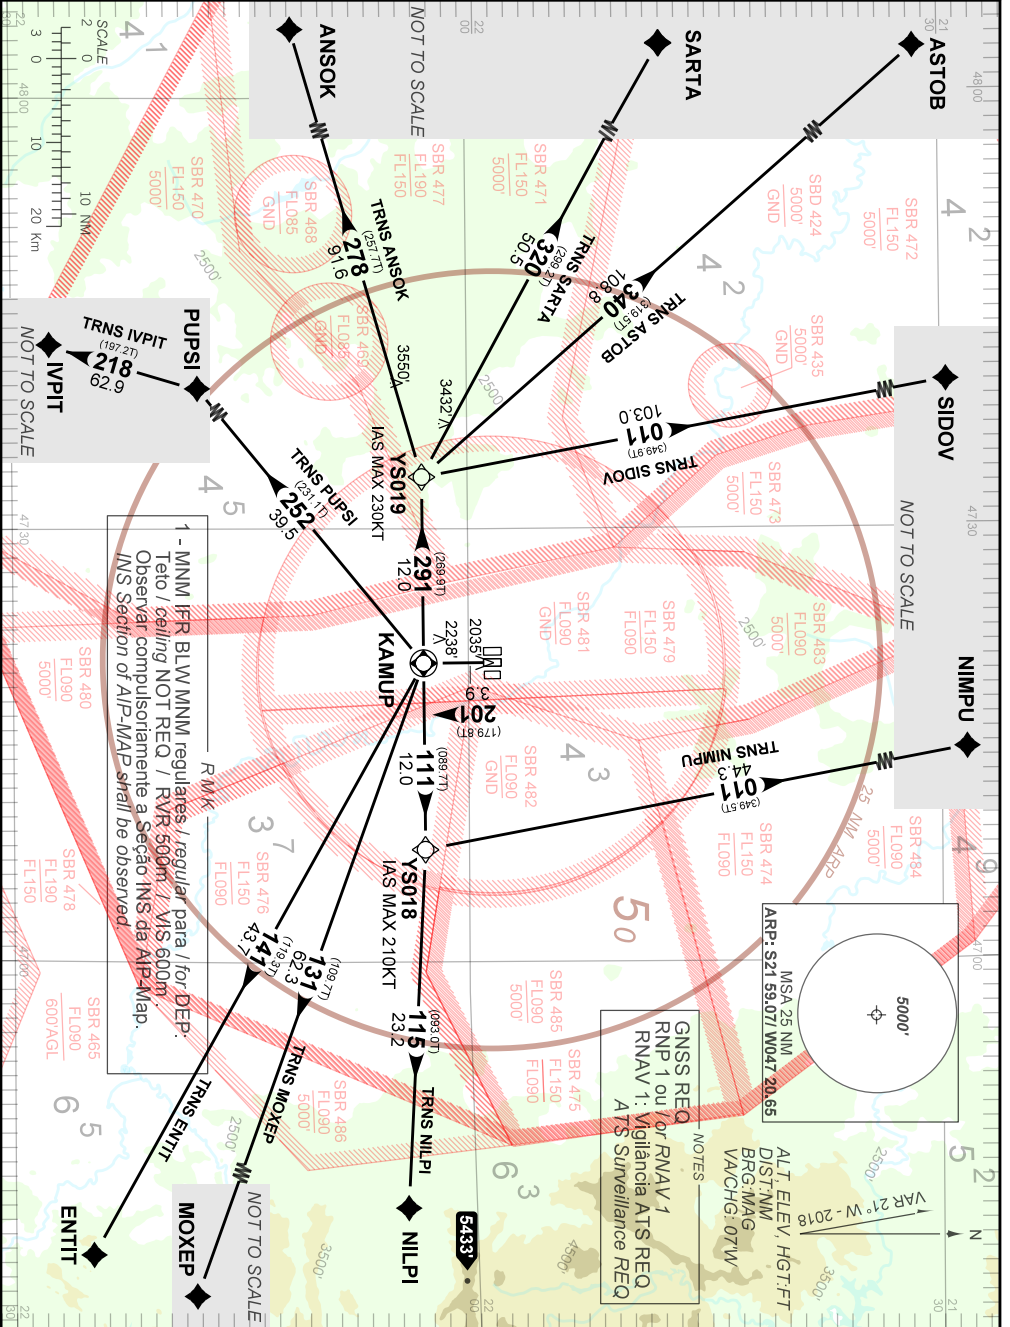

STANDARD DEPARTURE CHART
INSTRUMENT (SID)

PIRASSUNUNGA / Campo Fontenelle, MIL (SBYS)

RWY 20C

RNAV KAMUP 1A

AD ELEV: 1976'

TA 7000'	TWR ACADEMIA 118.30 122.80 121.50	APP ACADEMIA 119.55 119.75 120.10 120.40 122.40	ACC CURITIBA 126.95 128.25 135.10 125.075 121.50	ACC BRASÍLIA 123.35 124.20 126.15 126.45 121.50
----------	---	--	--	---

CHANGES: NEW CHART