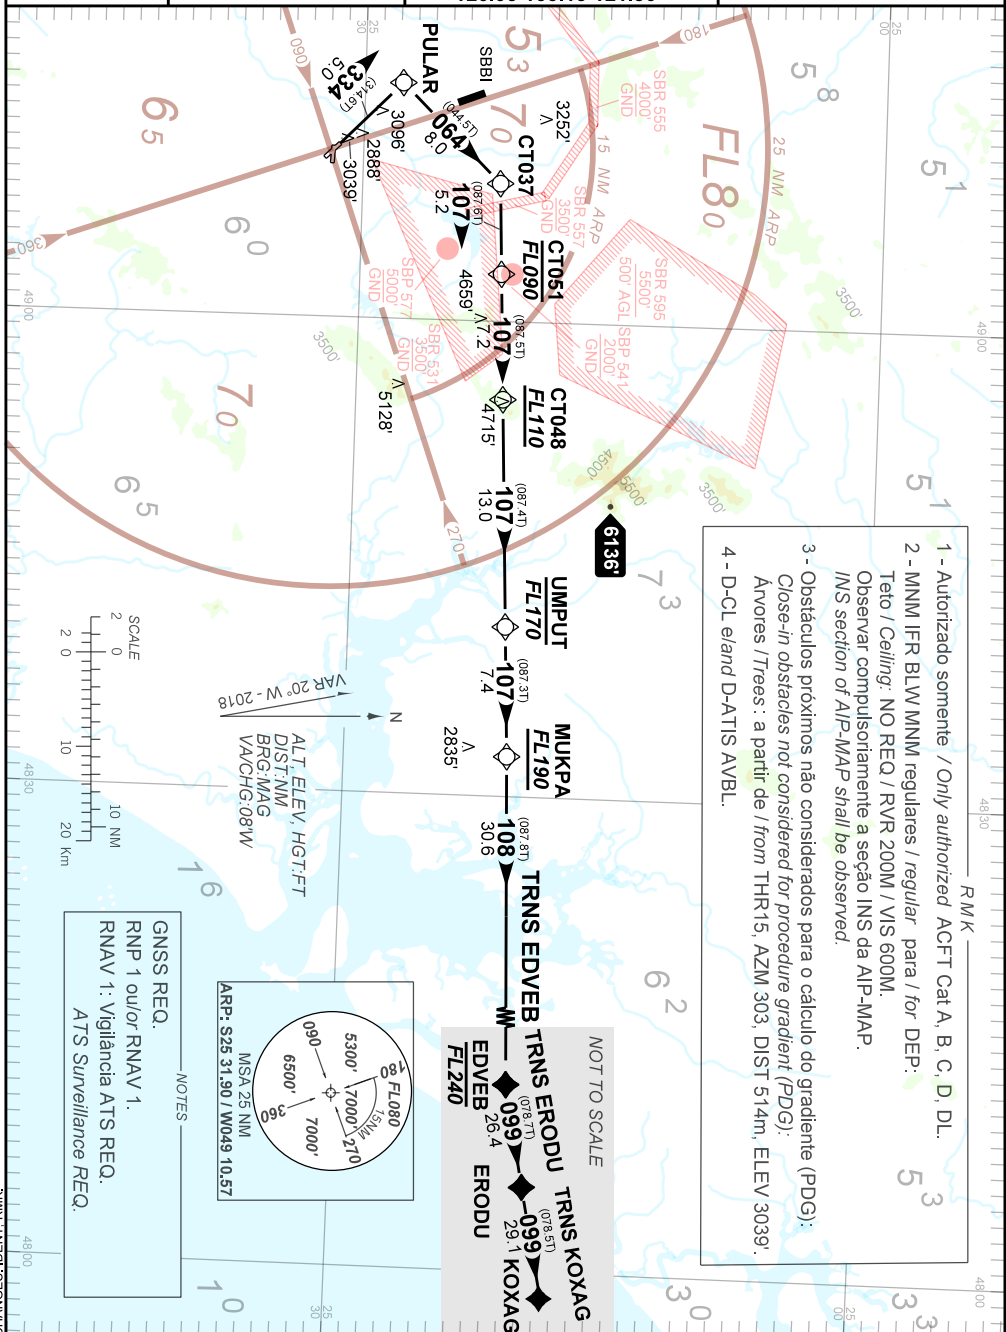

AD ELEV: 2989'

RNAV MUKPA 1A

TA 7000'	TWR CURITIBA 118.15 121.50	APP CURITIBA 119.70 119.95 120.65 129.55 120.95 133.15 121.50	ACC CURITIBA 124.40 125.40 126.50 132.80 121.50
----------	-------------------------------	---	---

CHANGES: IDENT, RMK