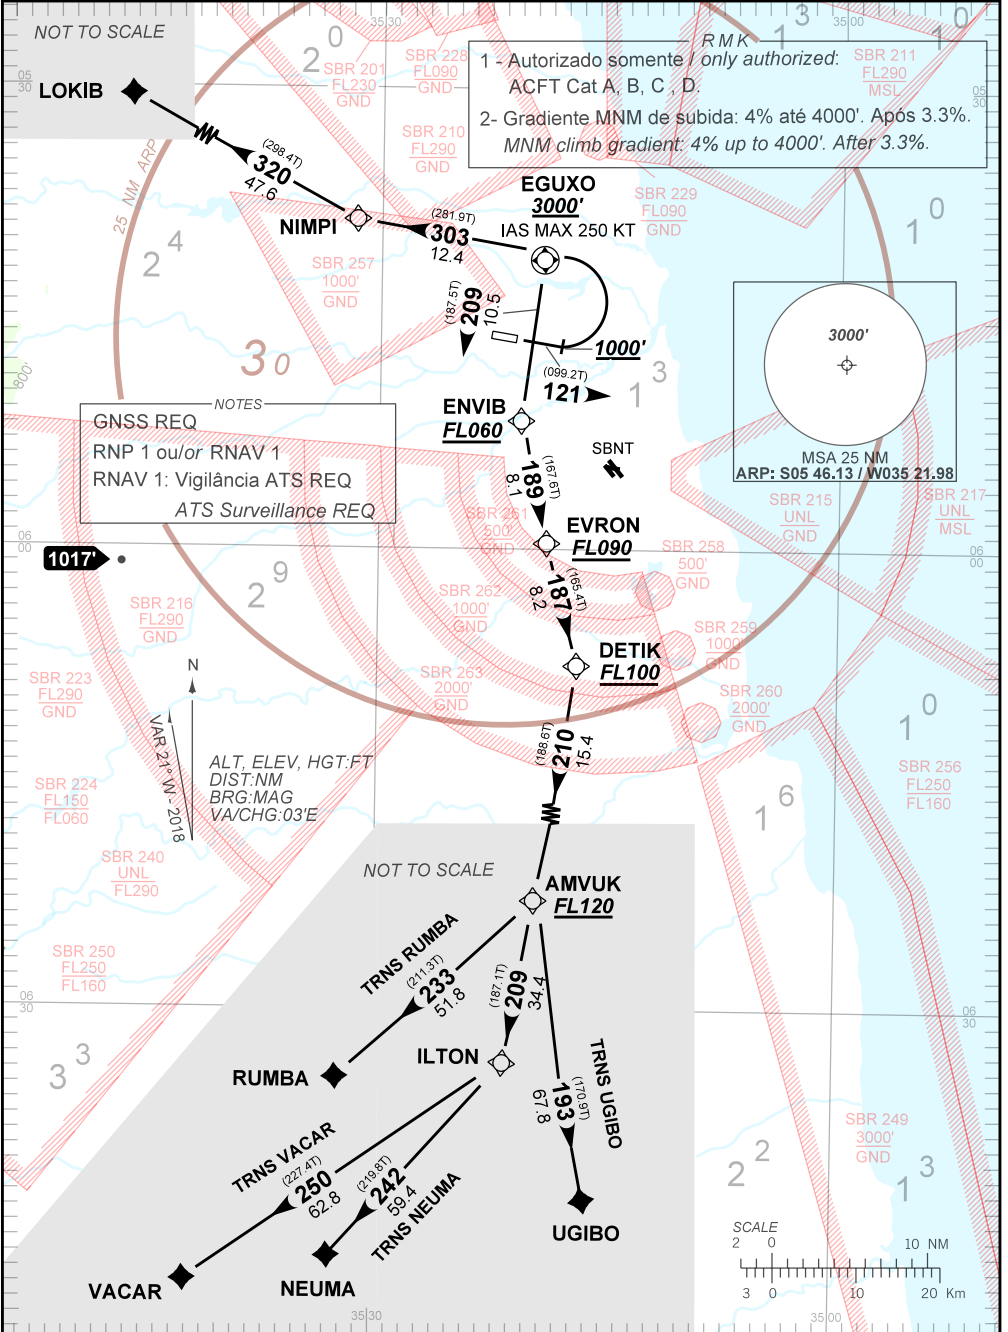

TA 4000'	TWR SÃO GONÇALO 118.20 118.85 121.50	APP NATAL 119.30 119.65 120.65 121.50	ACC RECIFE 128.05 135.80 121.50
----------	---	--	------------------------------------

CHANGES: NEW CHART.