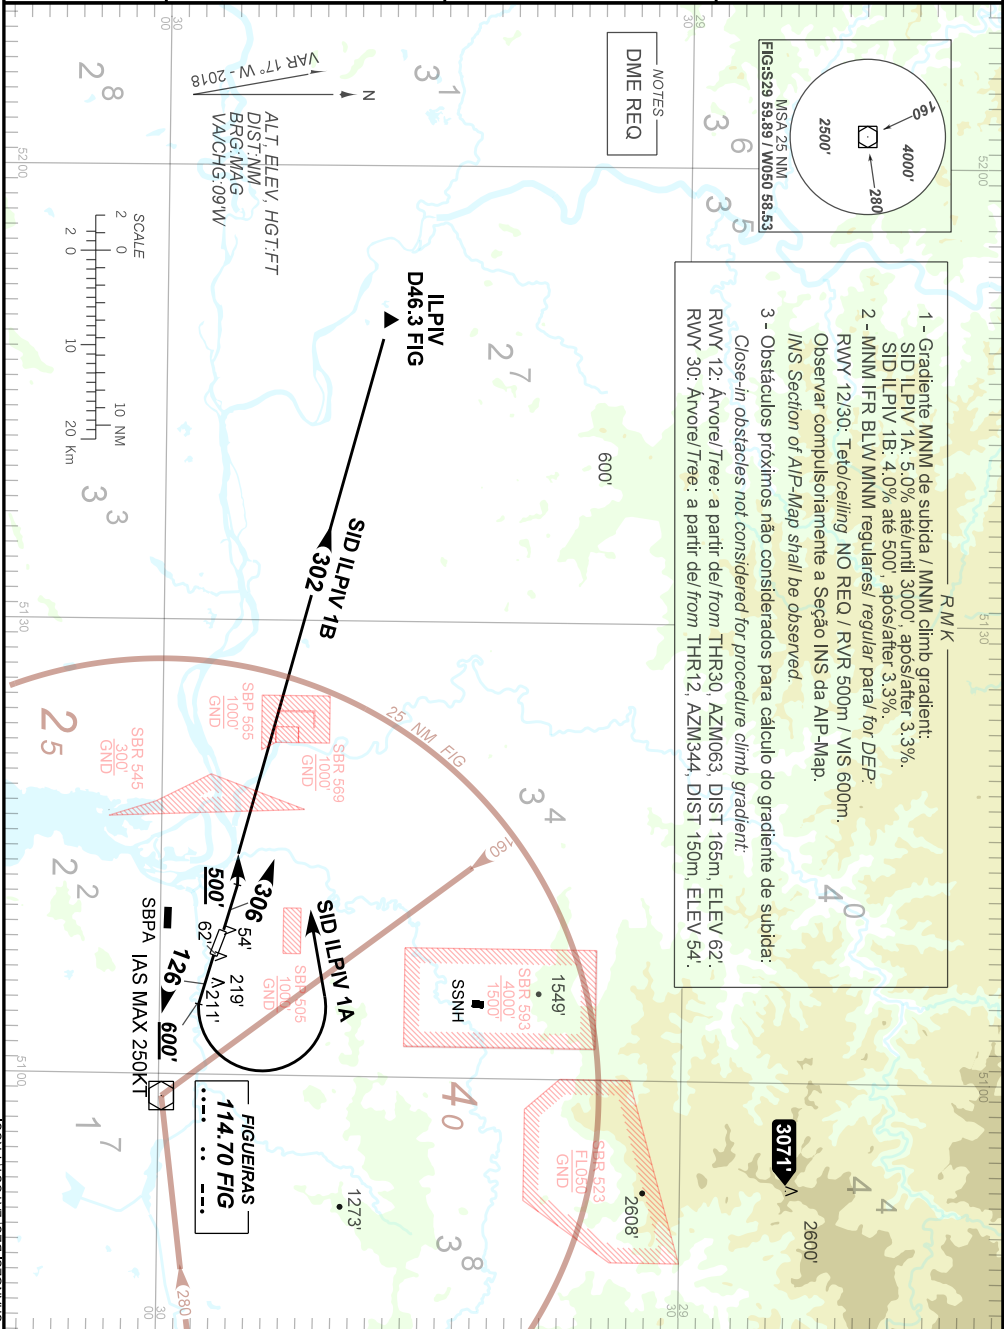

AD ELEV: 26'

TA 4000'	TWR CANOAS 118.50 122.80 (MIL) 121.50	APP PORTO ALEGRE 119.00 120.10 120.55 128.90 121.50	ACC CURITIBA 126.75 127.40 128.45 135.85 121.50
----------	--	---	---

CHANGES LAYOUT, PROC.