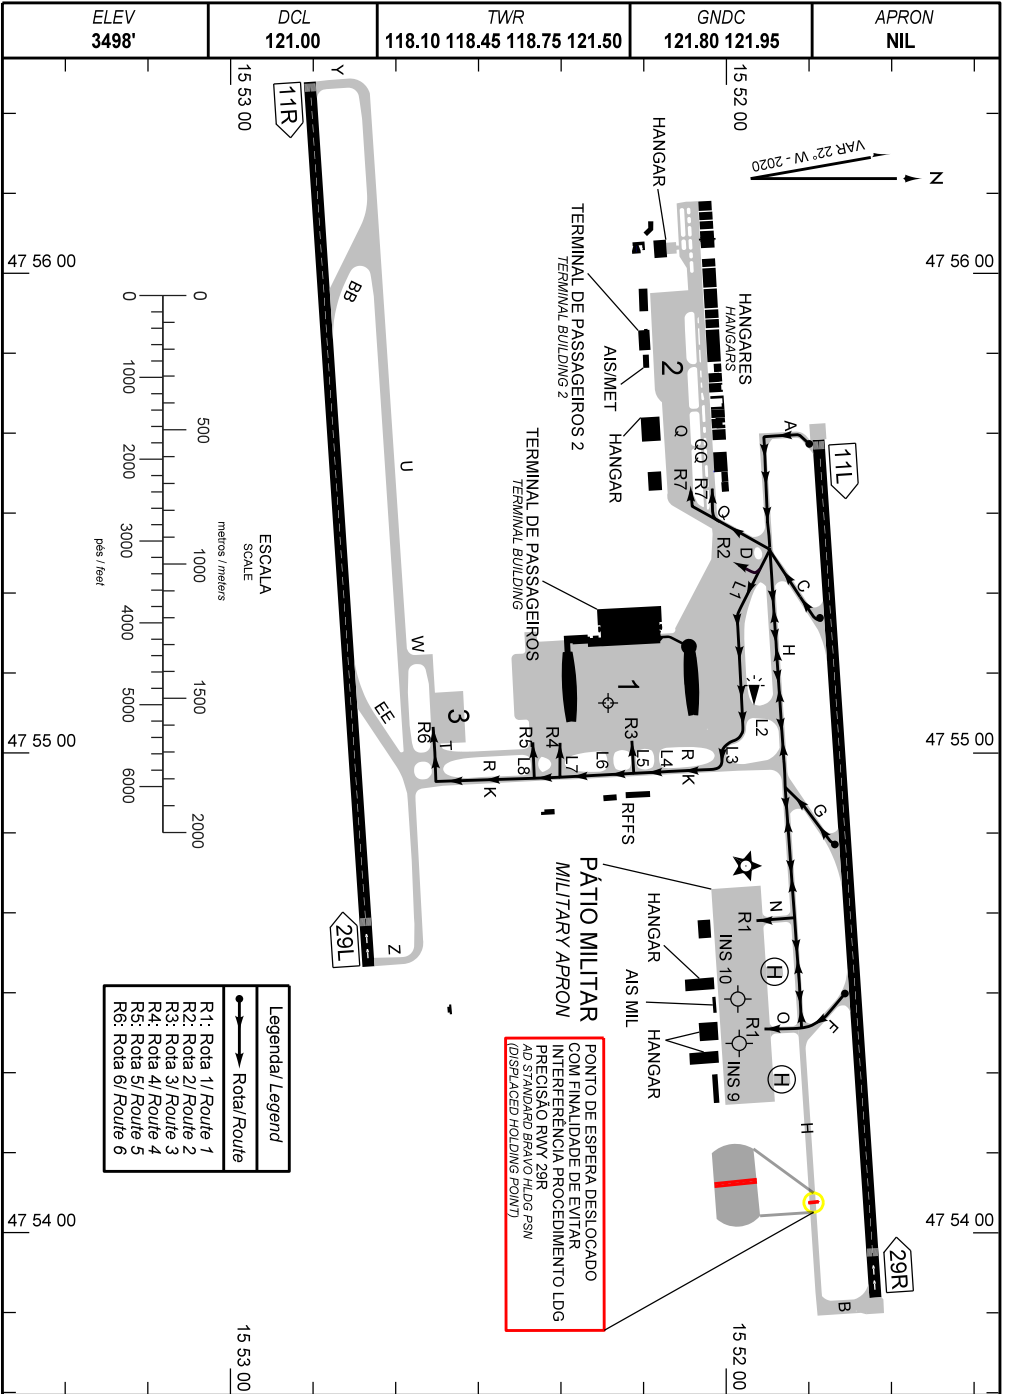

CARTA DE MOVIMENTO NO SOLO DE AERÓDROMO (AGMC)

BRASÍLIA / Pres. Juscelino Kubitschek, INTL (SBBR)
DF - BRASIL

AERODROME GROUND MOVEMENT CHART (AGMC)

ARP S15 52 16 W047 55 07

ARR 29R

CHANGES: NEW CHART