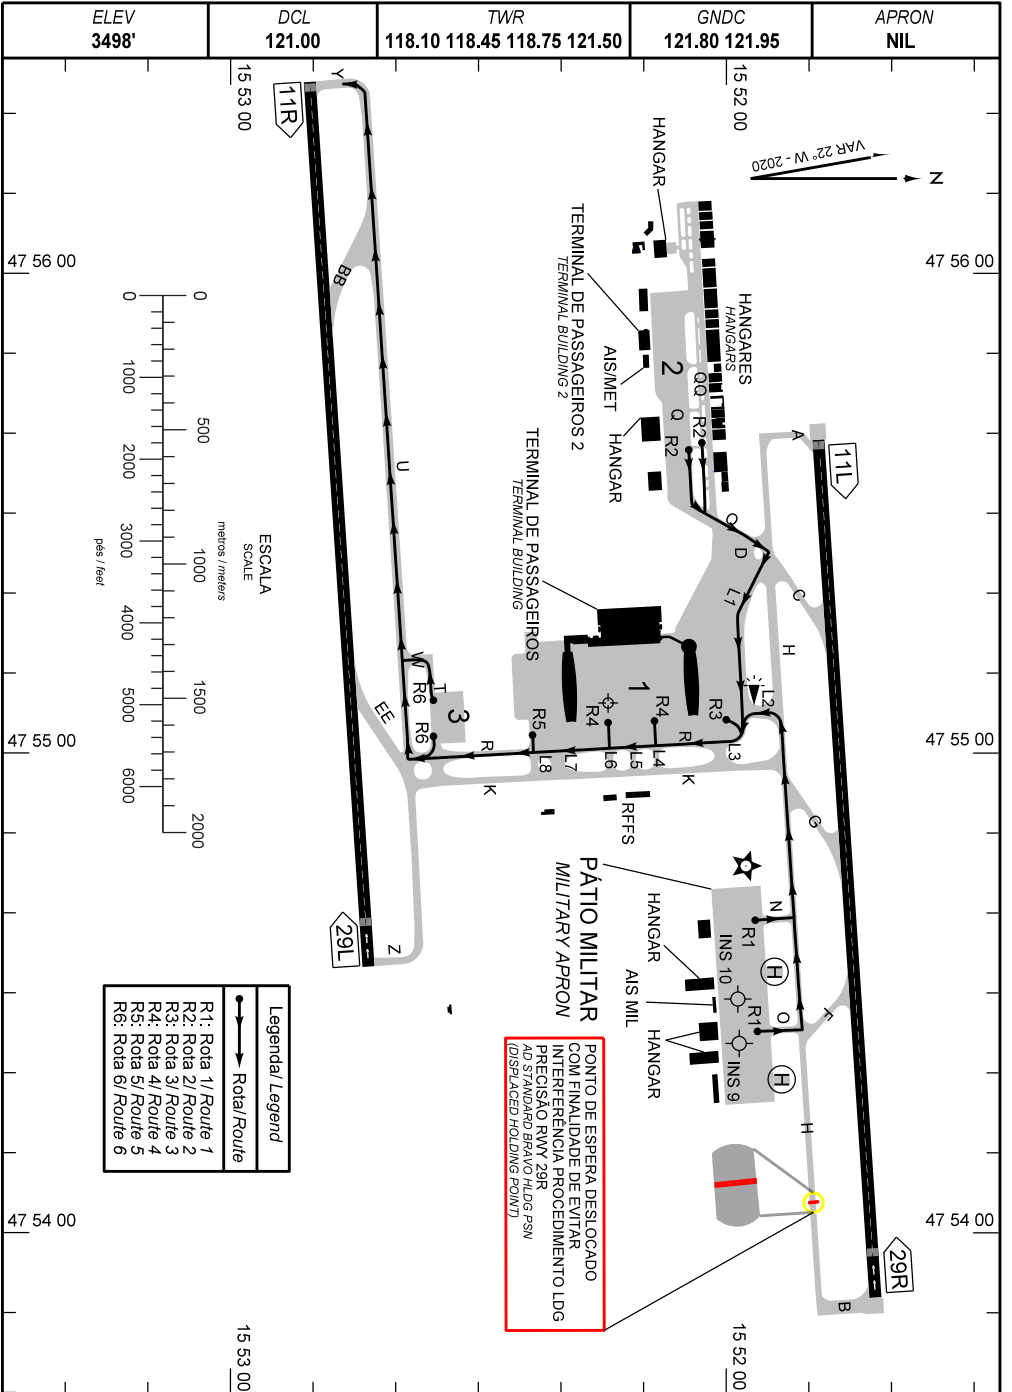

**CARTA DE MOVIMENTO NO SOLO DE AERÓDROMO (AGMC)**

**BRASÍLIA / Pres. Juscelino Kubitschek, INTL (SBBR)**  
**DF - BRASIL**

**AERODROME GROUND MOVEMENT CHART (AGMC)**

ARP S15 52 16 W047 55 07

**DEP 11R**

CHANGES: NEW CHART