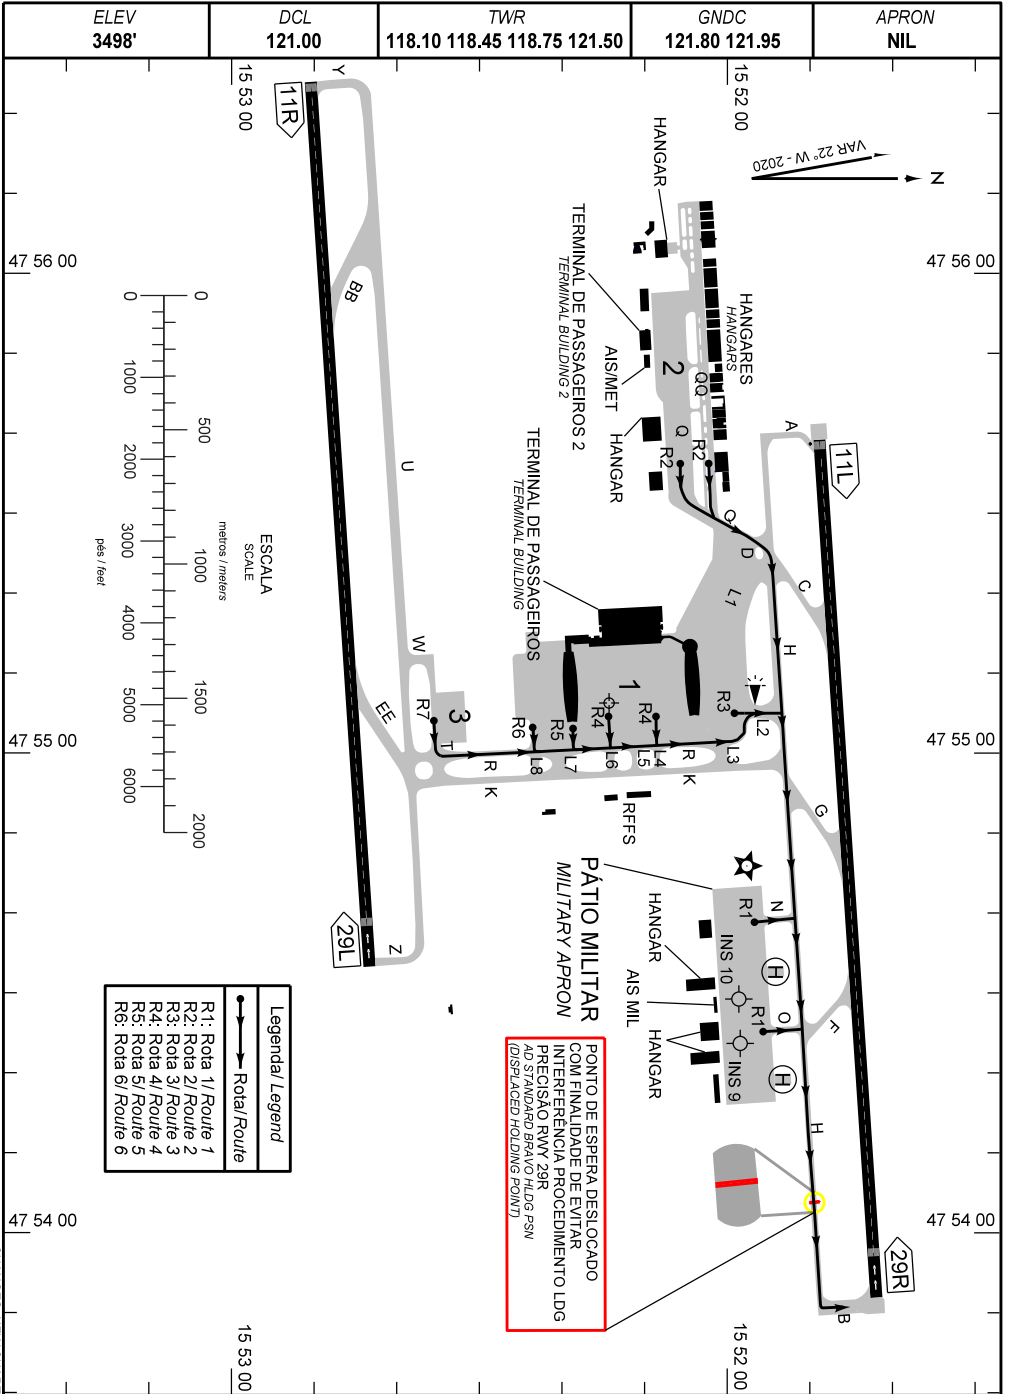

CARTA DE MOVIMENTO NO SOLO DE AERÓDROMO (AGMC)

BRASÍLIA / Pres. Juscelino Kubitschek, INTL (SBBR)
DF - BRASIL

AERODROME GROUND MOVEMENT CHART (AGMC)

ARP S15 52 16 W047 55 07

DEP 29R

CHANGES: NEW CHART