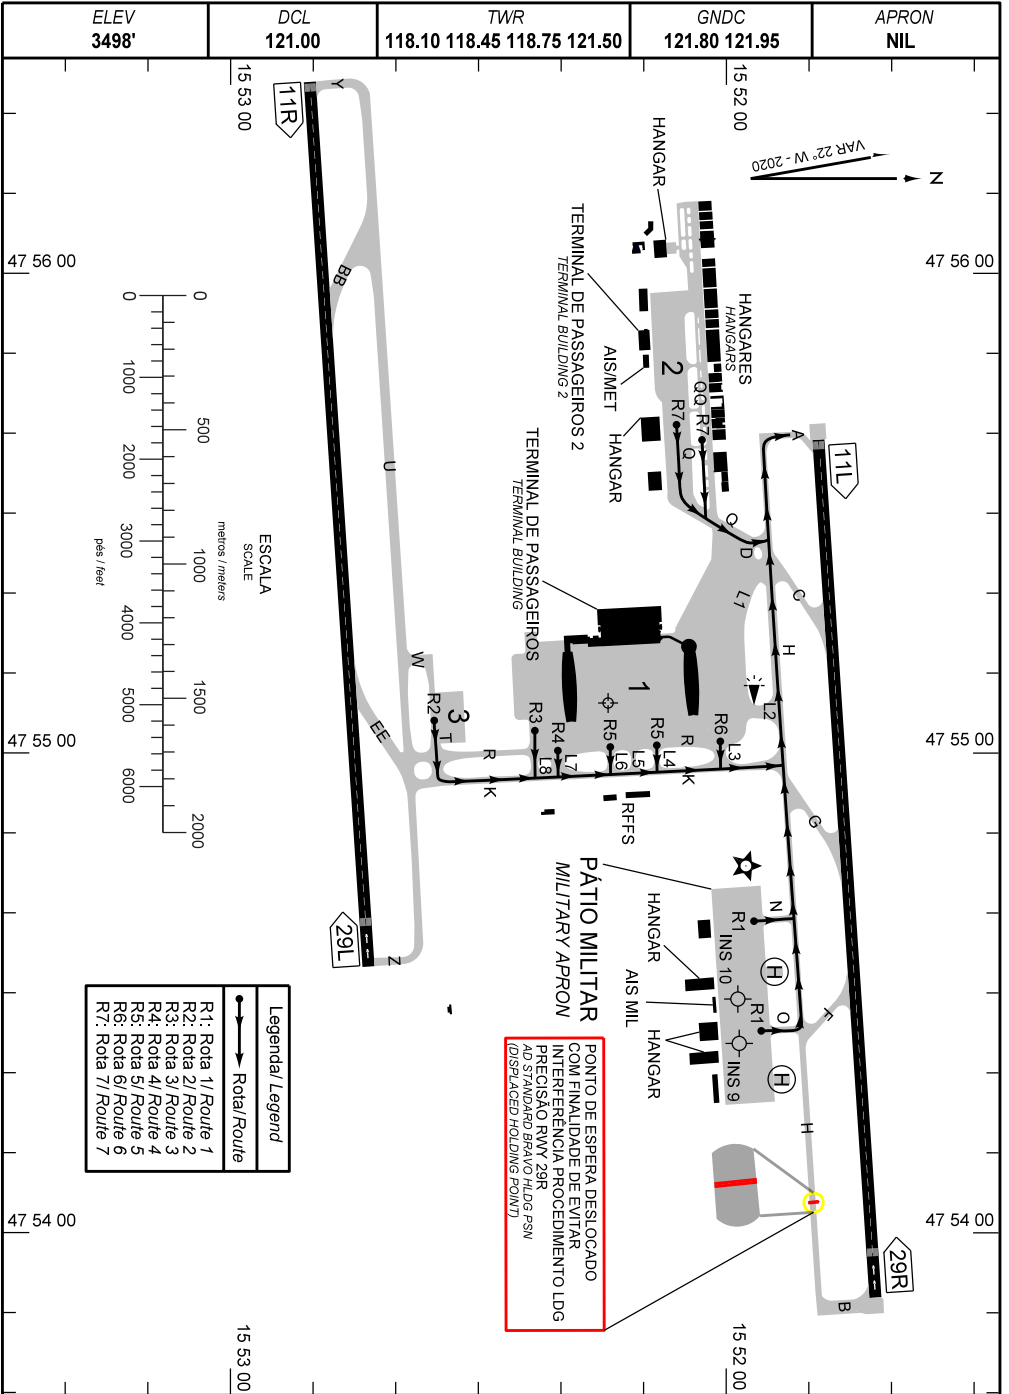

CARTA DE MOVIMENTO NO SOLO DE AERÓDROMO (AGMC)

BRASÍLIA / Pres. Juscelino Kubitschek, INTL (SBBR)
DF - BRASIL

AERODROME GROUND MOVEMENT CHART (AGMC)

ARP S15 52 16 W047 55 07

DEP 11L

CHANGES: NEW CHART