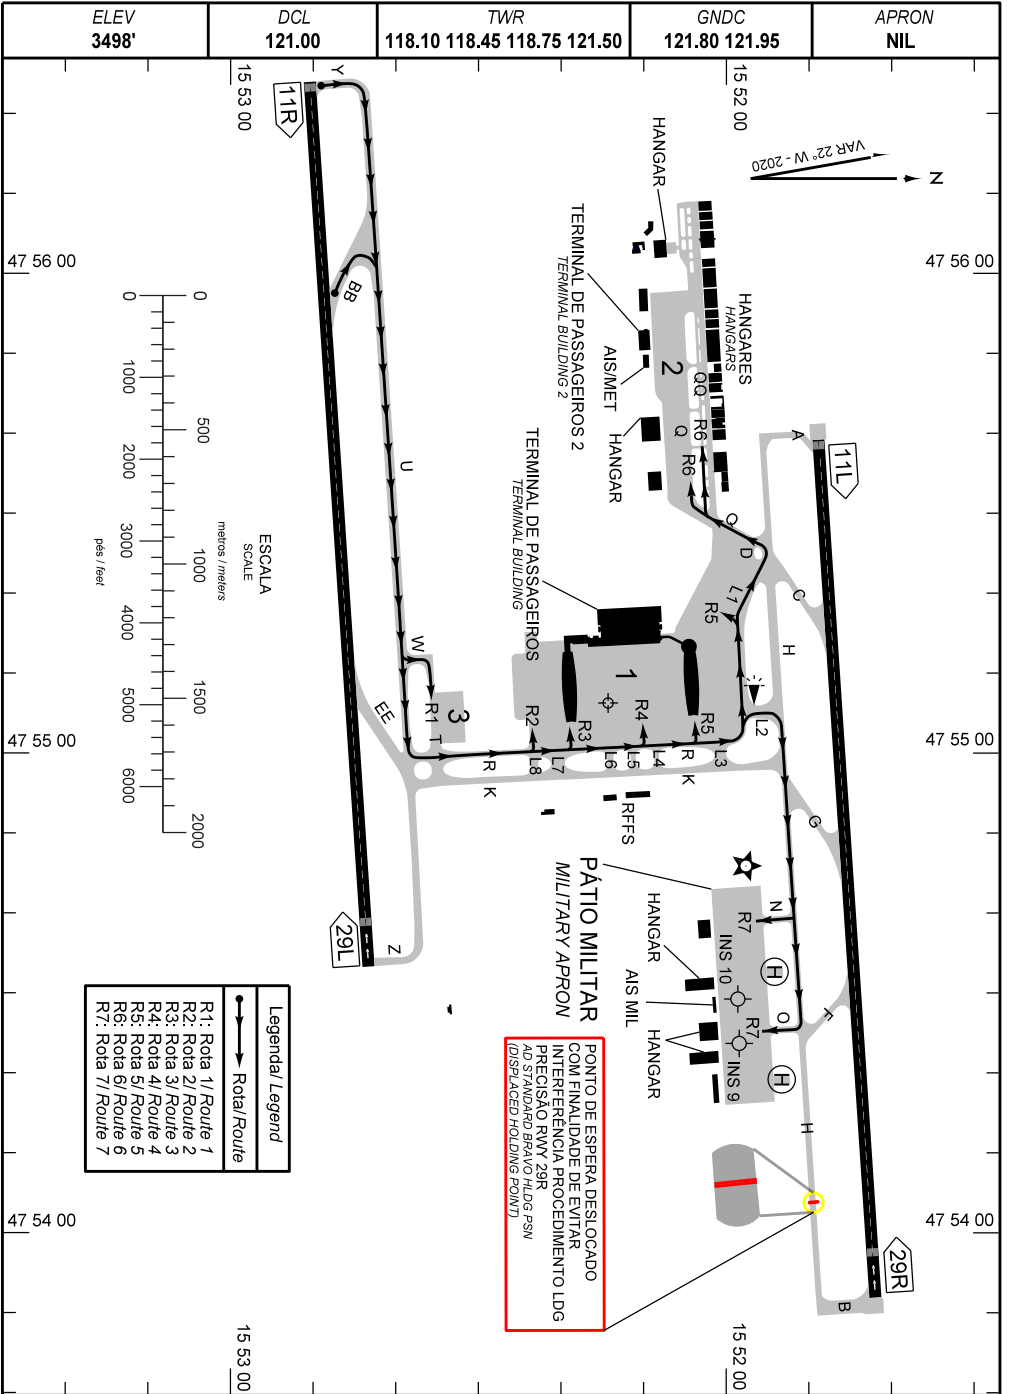

CARTA DE MOVIMENTO NO SOLO DE AERÓDROMO (AGMC)

BRASÍLIA / Pres. Juscelino Kubitschek, INTL (SBBR)  
DF - BRASIL

AERODROME GROUND MOVEMENT CHART (AGMC)

ARP S15 52 16 W047 55 07

ARR 29L

CHANGES: NEW CHART