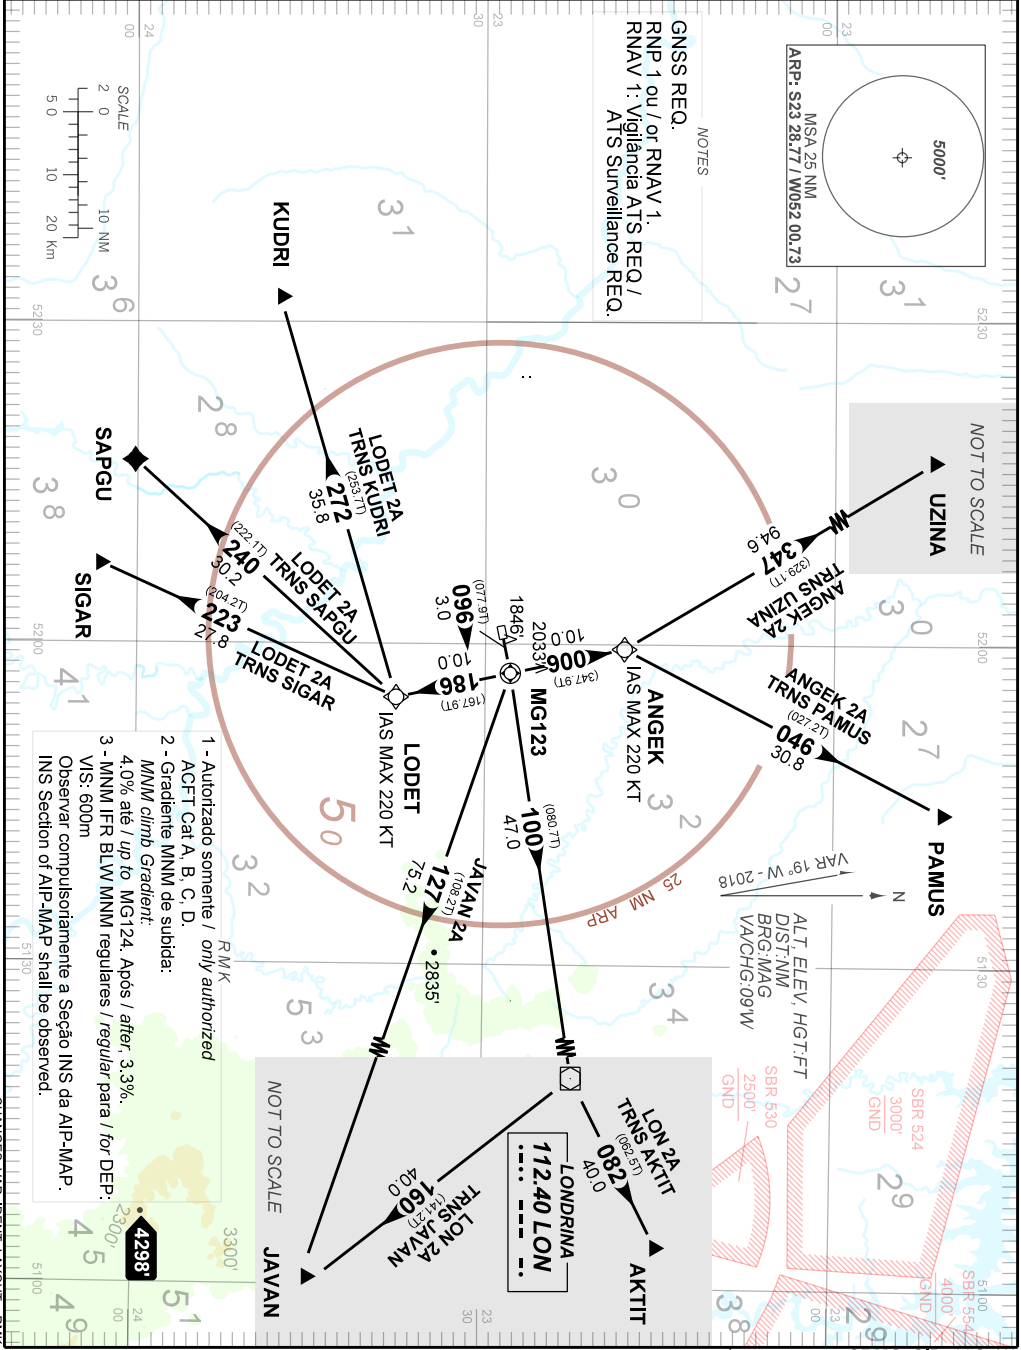

AD ELEV: 1801'

RNAV ANGEK 2A - JAVAN 2A - LODET 2A - LON 2A

TA 5000'	TWR MARINGÁ 118.75	APP LONDRINA 129.70	ACC CURITIBA			
			124.90	125.80	133.50	124.275
			127.20	133.80	125.075	121.50

1 - Autorizado somente / only authorized ACFT Cat A, B, C, D
 2 - Gradiente MNM de subida: MNM climb Gradient: 4.0% até / up to MG124. Após / after 3.3%.
 3 - MNM IFR BLW MNM regulares / regular para / for DEP: V/S: 600m
 Observar compulsoriamente a Seção INS da AIP-MAP. INS Section of AIP-MAP shall be observed.

CHANGES: VAR, IDENT, LAYOUT e RMK.

INTENCIONALMENTE EM BRANCO
INTENTIONALLY LEFT BLANK